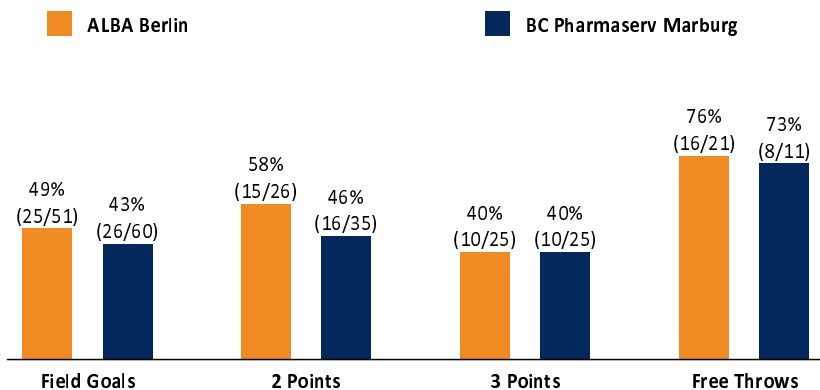

ALBA Berlin

76 : 70 BC Pharmaserv Marburg

Referee: ARIK Tamer
Umpires: RUCHT Sören / PIETSCH Rocco
Commissioner:

Attendance: 1.642
SA 11 JAN 2025, 19:00, Game-ID: 10138

Scoreboard table showing Q1, Q2, Q3, Q4 scores for ALB and MAR.

ALB - ALBA Berlin (Coach: CABRERA Cristo)

Main player statistics table for ALBA Berlin including columns for No., Name, Min, PTS, 2 Points, 3 Points, Field Goals, Free Throws, and various rebound and efficiency metrics.

MAR - BC Pharmaserv Marburg (Coach: ARAUJO Jose)

Main player statistics table for BC Pharmaserv Marburg including columns for No., Name, Min, PTS, 2 Points, 3 Points, Field Goals, Free Throws, and various rebound and efficiency metrics.

Summary table comparing ALB and MAR across various statistical categories such as Rebounds, Assists, Fouls, and Turnovers.

LEGEND
Min Minutes Played
DNP Did Not Play
PTS Points
DR Defensive Rebounds
OR Offensive Rebounds
TR Total Rebounds
AS Assists
ST Steals
TO Turnovers
BS Blocked Shots
SB Shots Blocked
EFF Efficiency = ((PTS + TR + AS + ST + BS) - ((FGA - FGM) + (FTA - FTM) + TO))
PF Fouls
FD Fouls Drawn
+/- Plus-Minus-Rating
* Starters