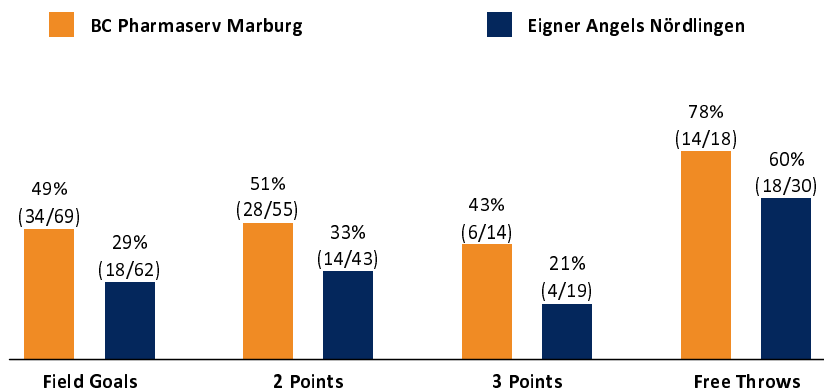

NÖR - Eigner Angels Nördlingen (Coach: KUUSI Niko)

No.	Name	Min	PTS	2 Points	3 Points	Field Goals	Free Throws	OR	DR	TR	AS	ST	TO	BS	SB	PF	FD	EFF	+/-	
8	NDI Chanel	19:21	3	1/2 (50%)		1/2 (50%)	1/2 (50%)	2	3	5						2	1	6	-28	
*10	KOCH Jana	29:39	3	0/3 (0%)	1/8 (13%)	1/11 (9%)			1	1	1	1	3			2	2	-7	-27	
*12	JANSEN Jayda Mary-Regina	37:14	14	2/8 (25%)	2/6 (33%)	4/14 (29%)	4/4 (100%)		2	2	2	1	2	2		2	3	9	-31	
*13	HASLE-LAGEMANN Mariam	35:56	4	2/4 (50%)	0/1 (0%)	2/5 (40%)					1	1	1					2	-22	
*15	BERTHOLDT Lisa	30:03	7	2/2 (100%)	1/4 (25%)	3/6 (50%)	0/1 (0%)	2	9	11	1	1	1			5	4	15	-16	
*17	FRANSSON Nicole	30:45	27	7/23 (30%)		7/23 (30%)	13/23 (57%)	5	4	9	1	1	4	1	2	4	12	9	-16	
18	LÖFFLER Anna	17:02	0	0/1 (0%)		0/1 (0%)		3		3			2	1		1	1	1	-10	
Team / Coach								2	3	5							5			
Totals			200:00	58	14/43 (33%)	4/19 (21%)	18/62 (29%)	18/30 (60%)	14	22	36	6	5	13	4	2	16	23	40	-30

MAR	NÖR
13 / 37 / 50	14 / 22 / 36
20	Rebounds OR/DR/TR
23	Assists
16	Fouls
12	Fouls Drawn
7	Turnovers
38	Steals
13	Points in the Paint
7	Second Chance Points
30 (88:58)	Fast Break Points
8-0 (14:10)	Biggest Lead
	Biggest Scoring Run
	Lead Changes: 3
	Times Tied: 2

LEGEND
Min Minutes Played   DR Defensive Rebounds   AS Assists   BS Blocked Shots   PF Fouls   +/- Plus-Minus-Rating
DNP Did Not Play   OR Offensive Rebounds   ST Steals   SB Shots Blocked   FD Fouls Drawn   * Starters
PTS Points   TR Total Rebounds   TO Turnovers   EFF Efficiency = ((PTS + TR + AS + ST + BS) - ((FGA - FGM) + (FTA - FTM) + TO))