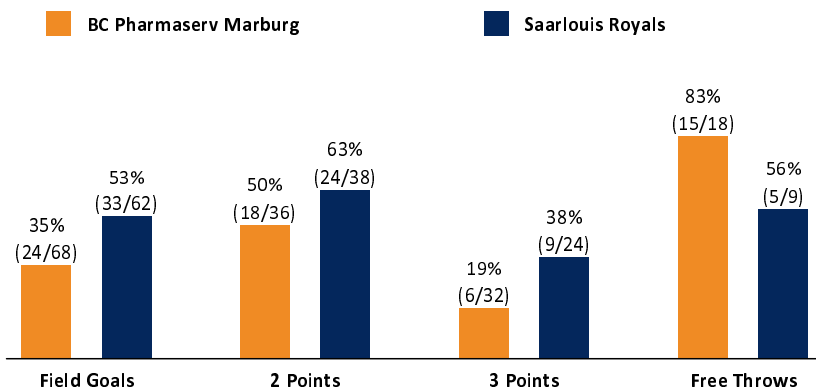

MAR	SAR
14 / 20 / 34	10 / 31 / 41
12	14
15	17
17	15
13	21
8	8
24	44
11	22
8	11
6 (10:4)	18 (49:67)
7-0 (7:2)	10-0 (42:58)
Lead Changes: 12	
Times Tied: 4	

LEGEND
 Min Minutes Played DR Defensive Rebounds AS Assists BS Blocked Shots PF Fouls +/- Plus-Minus-Rating
 DNP Did Not Play OR Offensive Rebounds ST Steals SB Shots Blocked FD Fouls Drawn * Starters
 PTS Points TR Total Rebounds TO Turnovers EFF Efficiency = ((PTS + TR + AS + ST + BS) - ((FGA - FGM) + (FTA - FTM) + TO))