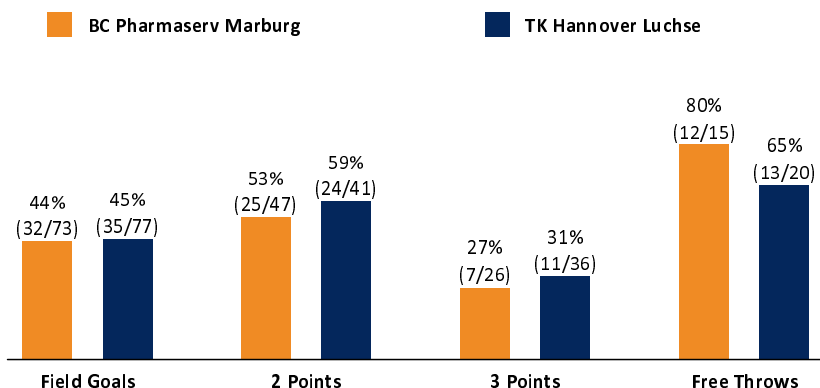

HAN - TK Hannover Luchse (Coach: SUNDBERG Jesper)

No.	Name	Min	PTS	2 Points	3 Points	Field Goals	Free Throws	OR	DR	TR	AS	ST	TO	BS	SB	PF	FD	EFF	+/-	
*1	FARCY India Estelle Tya	33:24	22	9/16 (56%)	0/2 (0%)	9/18 (50%)	4/7 (57%)	1	6	7	7	6	5			2	5	25	4	
*2	OLIVER Kate Jane	27:22	5	1/2 (50%)	1/5 (20%)	2/7 (29%)		1	3	4		2	2	1		3		5	7	
3	AHLSTROM Carly Rachel	24:50	11	3/4 (75%)	1/5 (20%)	4/9 (44%)	2/2 (100%)		4	4		1	1		1	1	3	10	11	
*4	BROUGHTON Zipporah	30:34	13	4/9 (44%)	1/5 (20%)	5/14 (36%)	2/3 (67%)	1	2	3	7	1	5	1	1	2	3	10	19	
7	YESILOVA Selma	4:14	3		1/2 (50%)	1/2 (50%)			1	1						1		3	-4	
9	TZOKOV Karolin-Ivonn	9:57	4	2/3 (67%)		2/3 (67%)		1	1	2		1	1					5	10	
*13	KLEINE-BEEK Meret	26:17	4	2/3 (67%)	0/3 (0%)	2/6 (33%)		2	5	7	3	1	2			3	1	9	2	
16	POROS Victoria	24:33	19	2/3 (67%)	5/9 (56%)	7/12 (58%)	0/2 (0%)		3	3	1					3	4	16	10	
17	PAVRETTE Eloise Stephanie	11:13	3	1/1 (100%)		1/1 (100%)	1/2 (50%)	1	2	3							1	5	0	
*25	PIRTTINEN Veera Annika	32:36	10		2/5 (40%)	2/5 (40%)	4/4 (100%)	2	1	3		3				2	3	13	-4	
Team / Coach								3	4	7		1					6			
Totals			225:00	94	24/41 (59%)	11/36 (31%)	35/77 (45%)	13/20 (65%)	12	32	44	18	15	17	2	2	17	20	107	11

MAR	HAN
10 / 34 / 44	12 / 32 / 44
13	18
21	17
16	20
18	17
9	15
38	46
4	8
18	22
3 (53:50)	11 (81:92)
7-0 (79:79)	8-0 (65:75)
Lead Changes: 19	
Times Tied: 4	

LEGEND
Min Minutes Played   DR Defensive Rebounds   AS Assists   BS Blocked Shots   PF Fouls   +/- Plus-Minus-Rating
DNP Did Not Play   OR Offensive Rebounds   ST Steals   SB Shots Blocked   FD Fouls Drawn   * Starters
PTS Points   TR Total Rebounds   TO Turnovers   EFF Efficiency = ((PTS + TR + AS + ST + BS) - ((FGA - FGM) + (FTA - FTM) + TO))